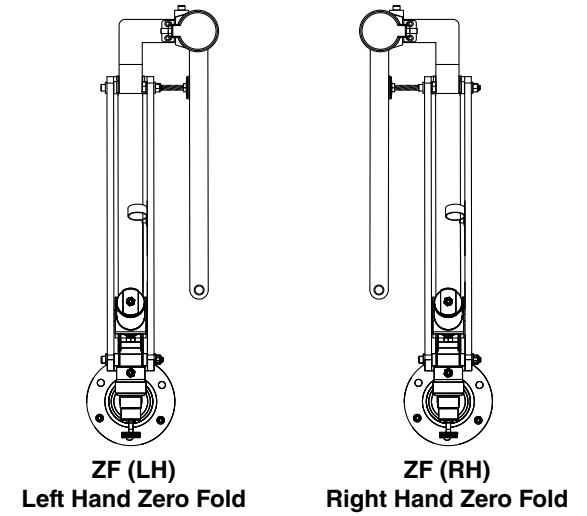

Zero Fold Elbow

www.smartarms.com

ZF Option Zero Fold Elbow with Magnetic Park

Ordered as a left hand or right hand fold, this option allows the Forearm to fold completely flat to the Paralell Rack and be passively held in that position between assembly cycles with the adjustable magnetic park.