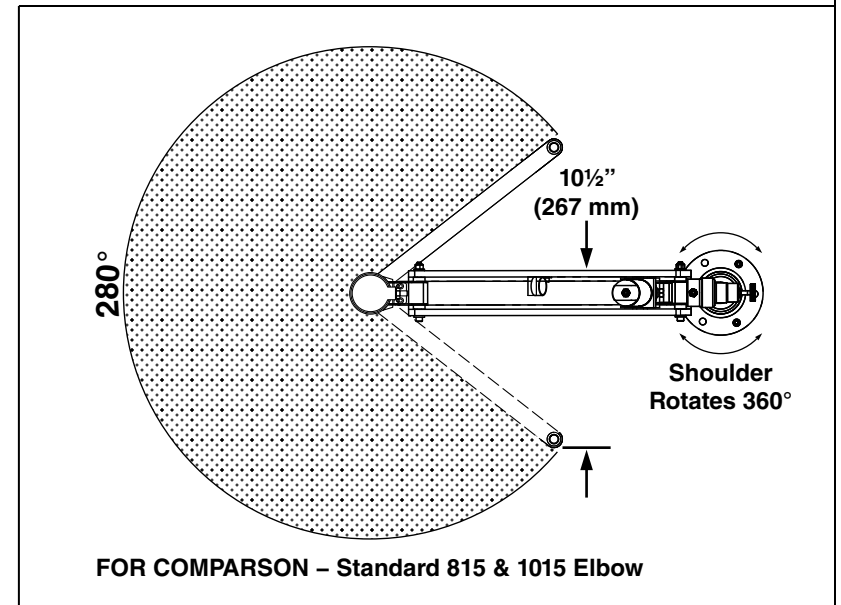

Zero Fold Elbow

www.smartarms.com

ZF Option Zero Fold Elbow with Magnetic Park

Ordered as a left hand or right hand fold, this option allows the Forearm to fold completely flat to the Paralell Rack and be passively held in that position between assembly cycles with the adjustable magnetic park.