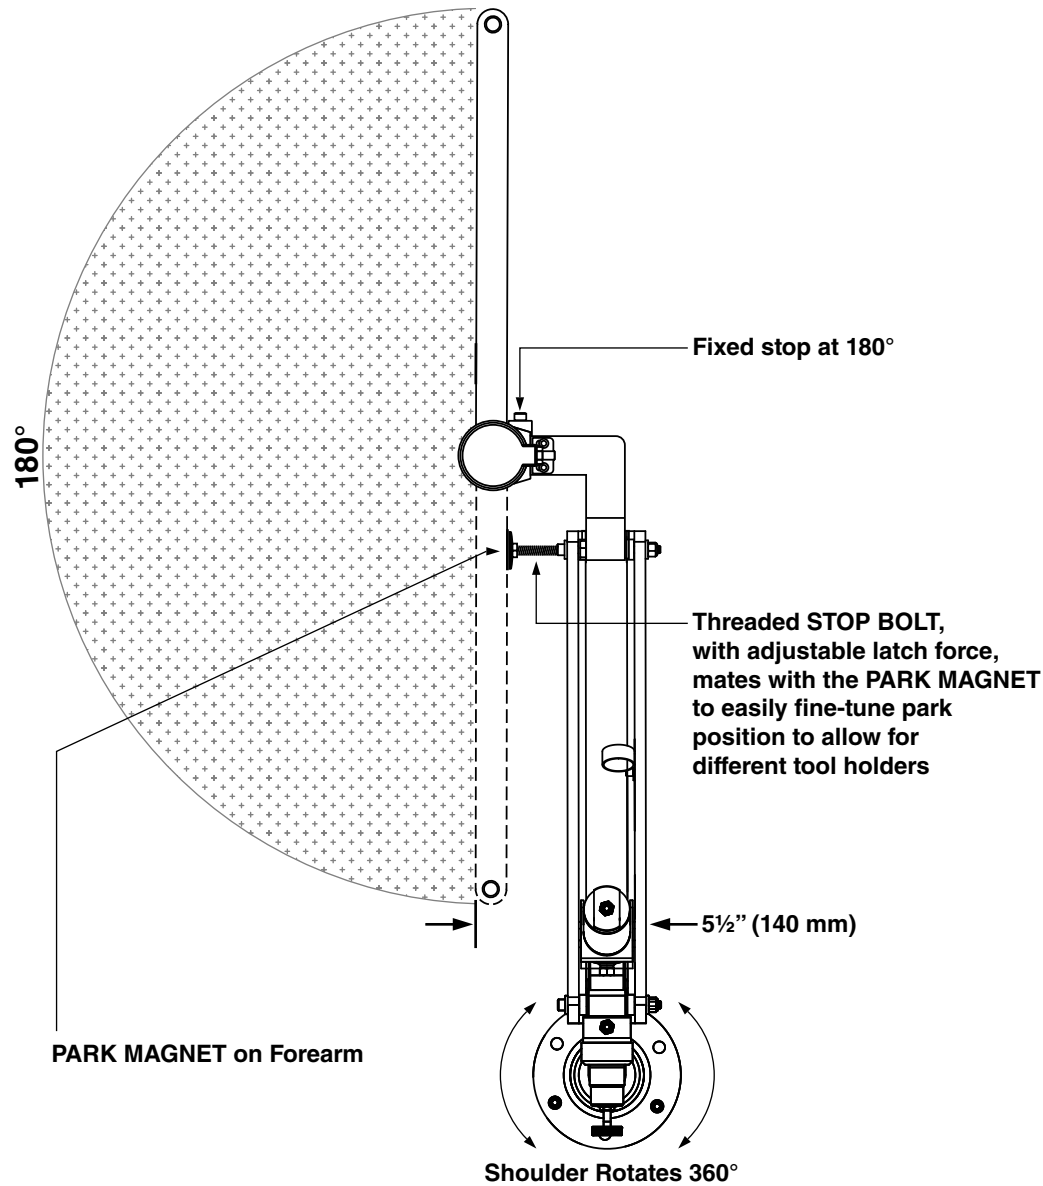

Zero Fold Elbow

www.smartarms.com

ZF Option Zero Fold Elbow with Magnetic Park

Ordered as a left hand or right hand fold, this option allows the Forearm to fold completely flat to the Paralell Rack and be passively held in that position between assembly cycles with the adjustable magnetic park.

Not for use on 306, 506, or 806 Frames.

Accessories/ZF